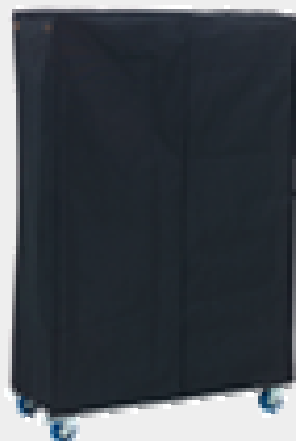

trolley I EUROPA

TROLLEY

- Trolley for 25, 50 or 100 Europa folding chairs
 - 3 functions: to transport, store and protect the chairs
 - Coating: hammerscale grey
 - The trolley is fitted with vulcanised wheels, 100 mm dia or 125 mm dia
 - 2 braked swing-wheels + 2 fixed wheels
- | | | |
|--------------------|-------------------|--------------------|
| •25 folding chairs | 50 folding chairs | 100 folding chairs |
| •Height: 85 cm | Height: 160 cm | Height: 160 cm |
| •Length: 104 cm | Length: 104 cm | Length: 104 cm |
| •Width: 45 cm | Width: 45 cm | Width: 91 cm |

ACCESSORIES

- Protection cover (dust & rain) trolley 50 Europa folding chairs

THIS INFORMATION IS SUBJECT TO PRODUCT MODIFICATIONS